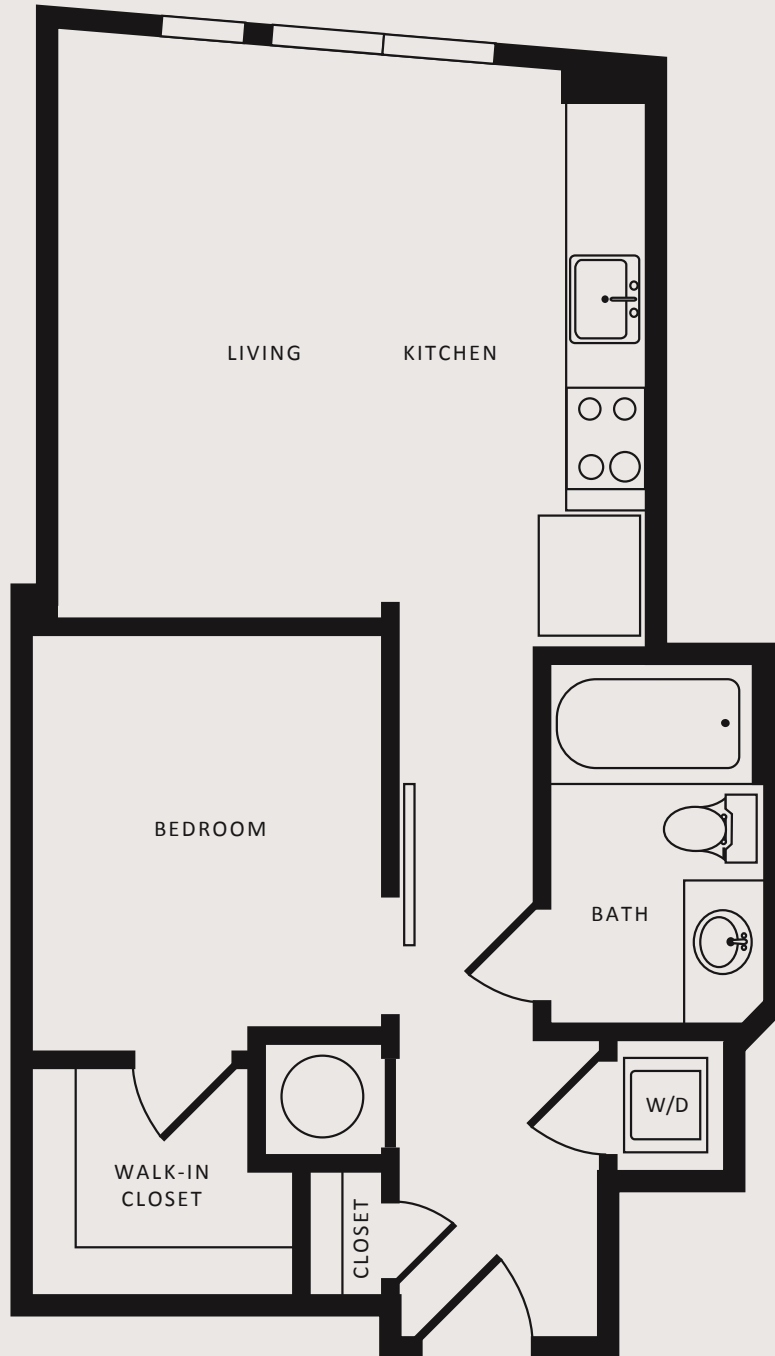

A3

ONE BEDROOM
ONE BATH
577 SQUARE FEET

465 M St SW
Washington, DC 20024
P: 202.846.6406
MODERNONM@bozzutoliving.com

Dimensions and square footage are close but may vary slightly. Need specific apartment modifications or accommodations? Just let us know.