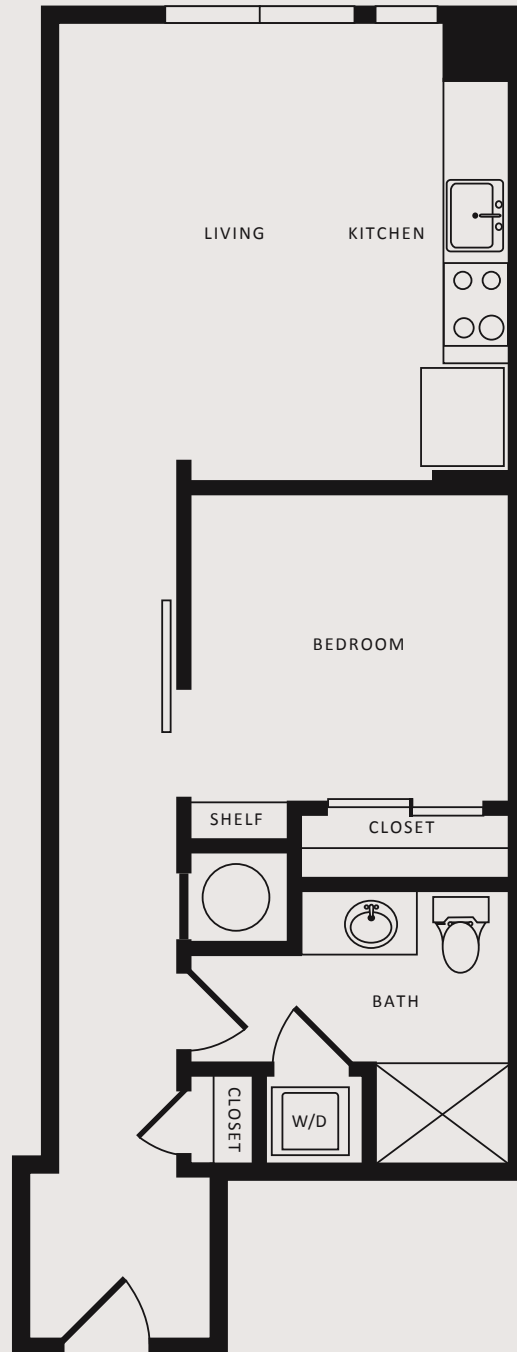

A4

ONE BEDROOM
ONE BATH
570 SQUARE FEET

465 M St SW
Washington, DC 20024
P: 202.846.6406
MODERNONM@bozzutoliving.com

Dimensions and square footage are close but may vary slightly. Need specific apartment modifications or accommodations? Just let us know.