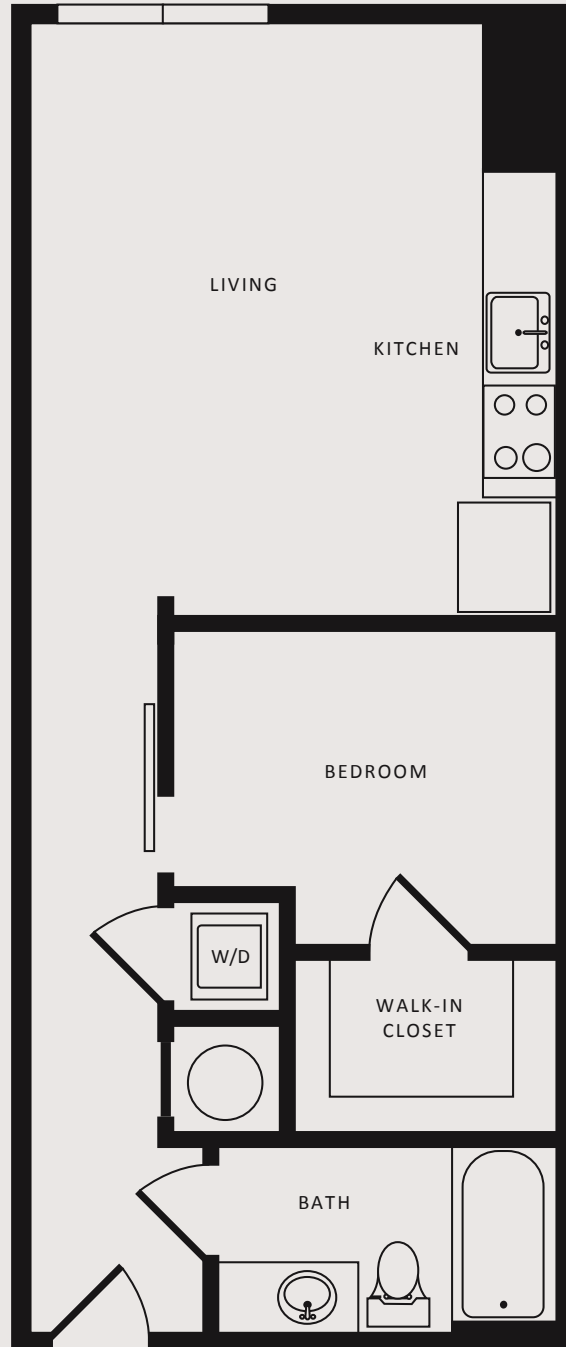

A5

ONE BEDROOM
ONE BATH
589 SQUARE FEET

465 M St SW
Washington, DC 20024
P: 202.846.6406
MODERNONM@bozzutoliving.com

Dimensions and square footage are close but may vary slightly. Need specific apartment modifications or accommodations? Just let us know.