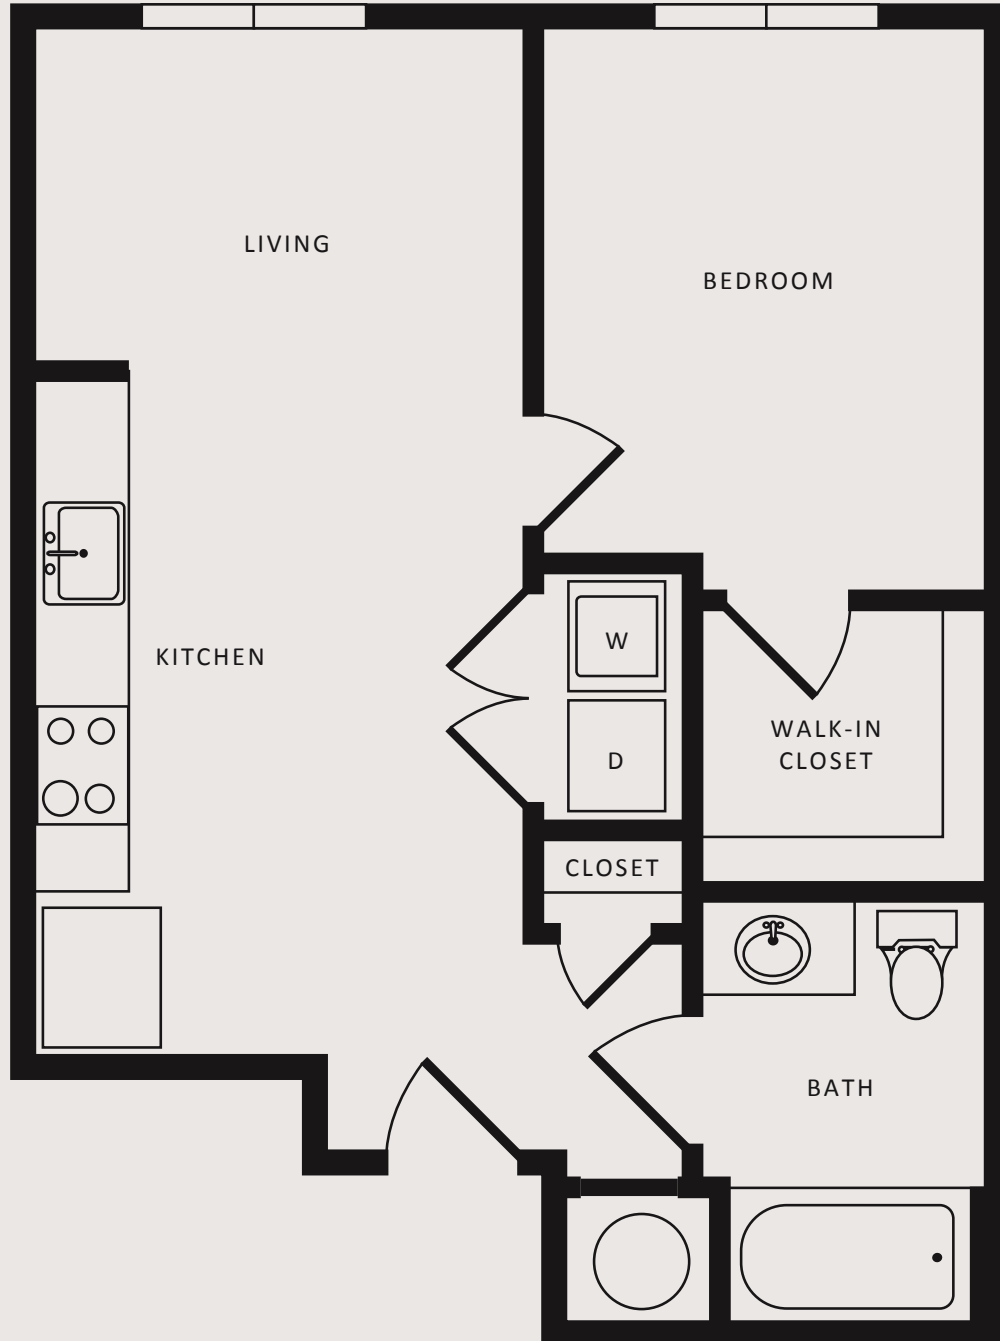

A7A

ONE BEDROOM
ONE BATH
590 SQUARE FEET

465 M St SW
Washington, DC 20024
P: 202.846.6406
MODERNONM@bozzutoliving.com

Dimensions and square footage are close but may vary slightly. Need specific apartment modifications or accommodations? Just let us know.