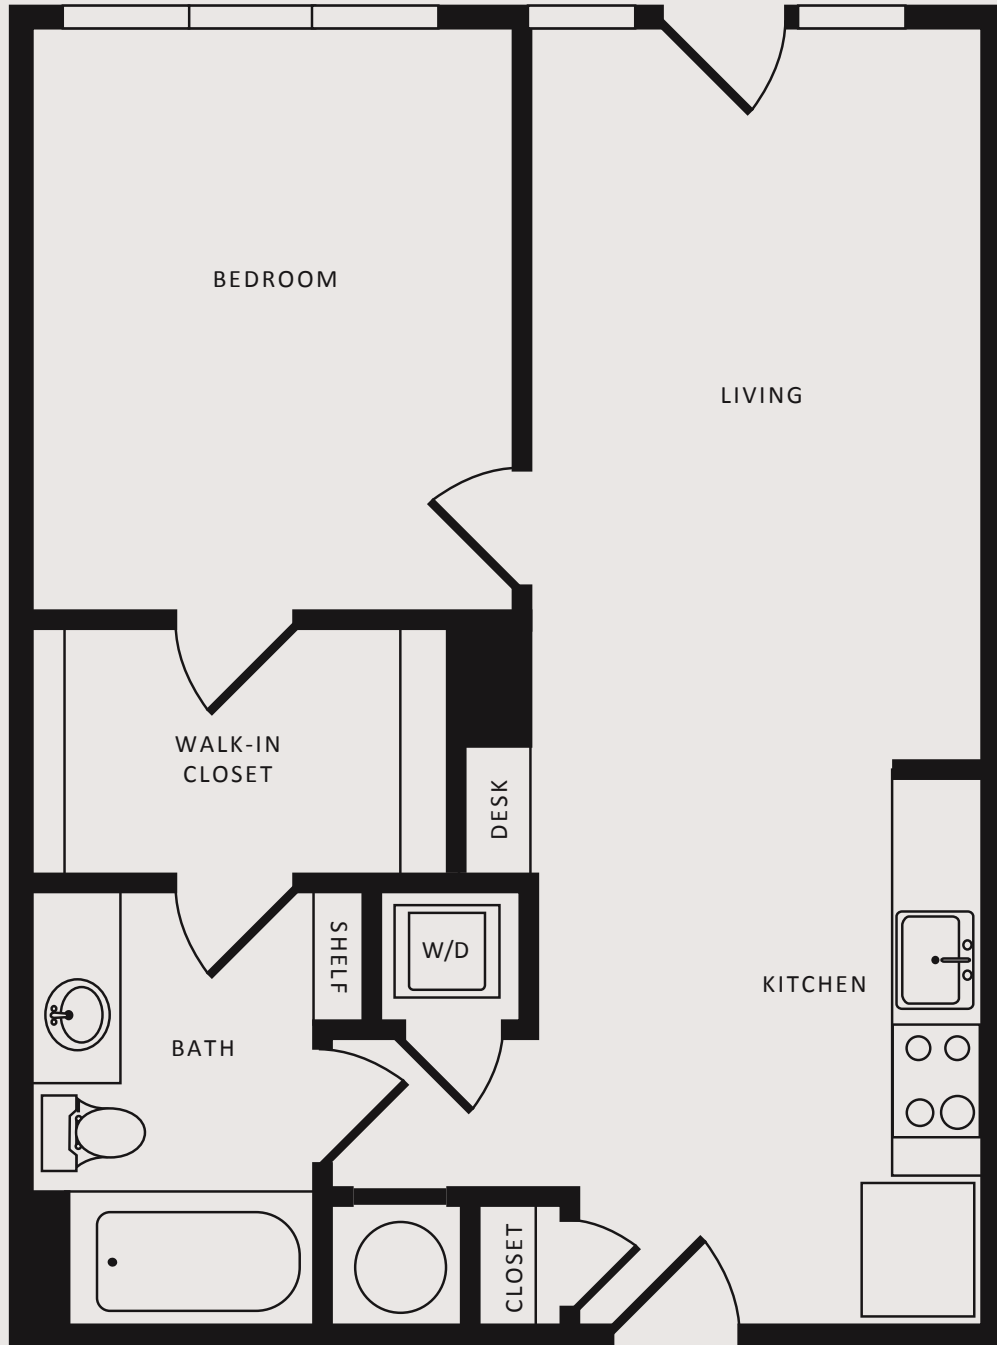

A10

ONE BEDROOM
ONE BATH
709 SQUARE FEET

465 M St SW
Washington, DC 20024
P: 202.846.6406
MODERNONM@bozzutoliving.com

Dimensions and square footage are close but may vary slightly. Need specific apartment modifications or accommodations? Just let us know.