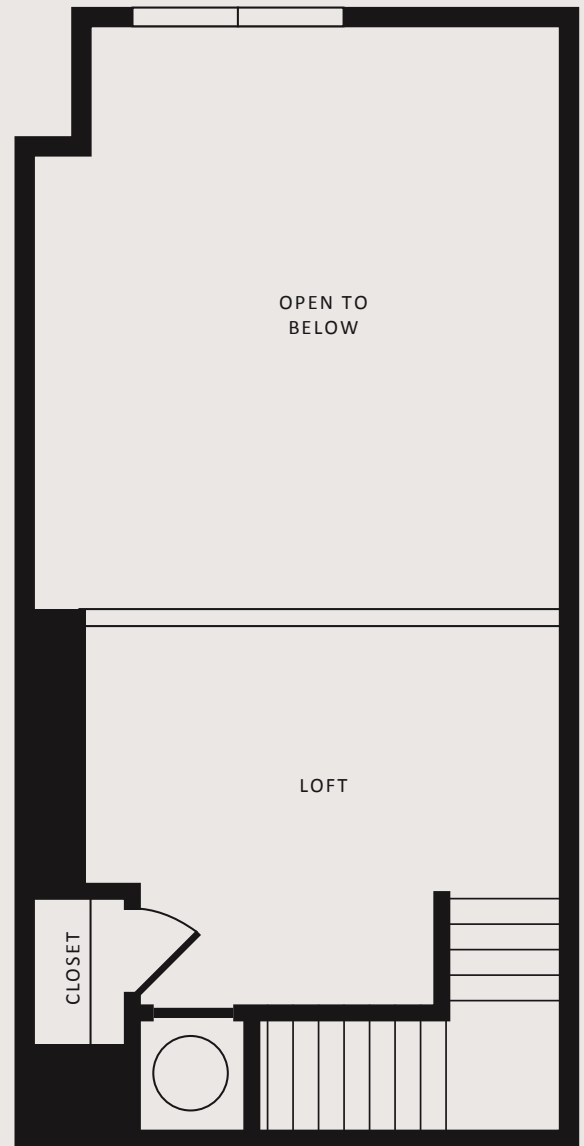

A5 Loft

ONE BEDROOM
ONE BATH
759 SQUARE FEET

465 M St SW
Washington, DC 20024
P: 202.846.6406
MODERNONM@bozzutoliving.com

Dimensions and square footage are close but may vary slightly. Need specific apartment modifications or accommodations? Just let us know.