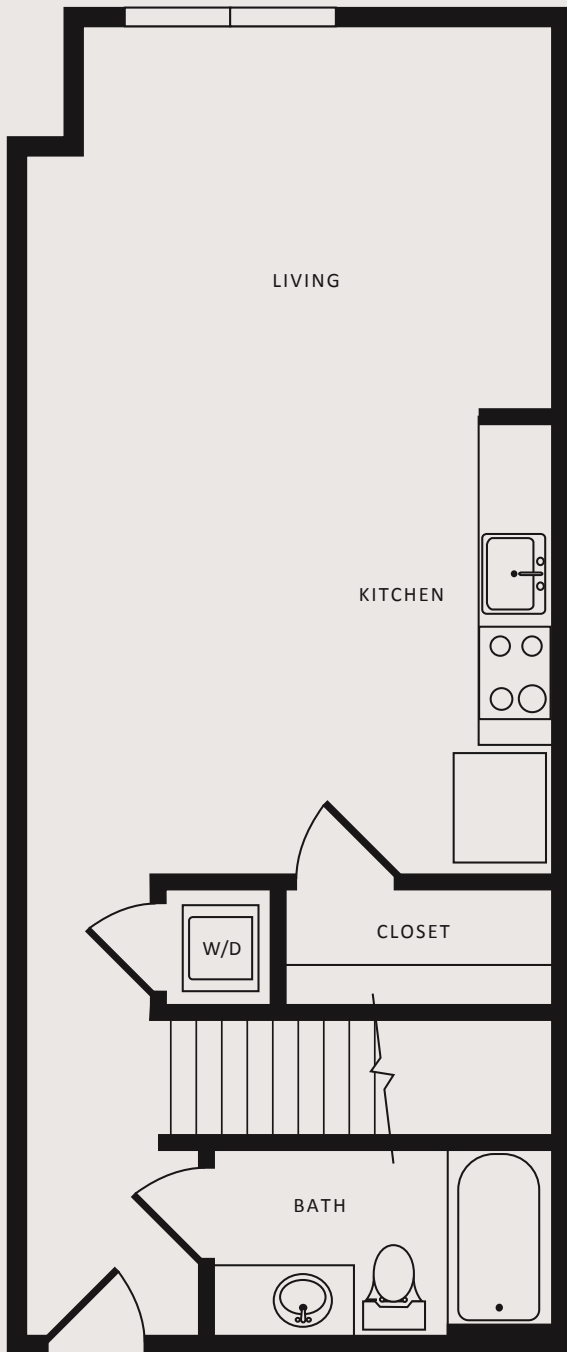

A5 Loft

ONE BEDROOM
ONE BATH
759 SQUARE FEET

465 M St SW
Washington, DC 20024
P: 202.846.6406
MODERNONM@bozzutoliving.com

Dimensions and square footage are close but may vary slightly. Need specific apartment modifications or accommodations? Just let us know.