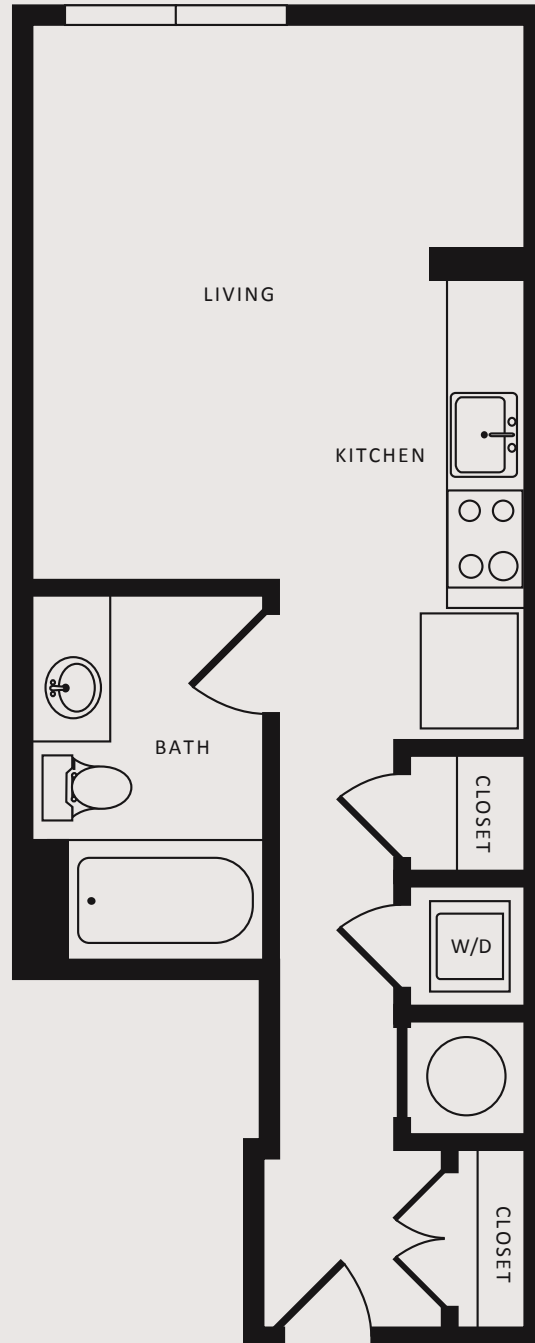

# S1

**ONE BATH**  
**448 SQUARE FEET**

465 M St SW  
Washington, DC 20024  
P: 202.846.6406  
**MODERNONM**@bozzutoliving.com

Dimensions and square footage are close but may vary slightly. Need specific apartment modifications or accommodations? Just let us know.