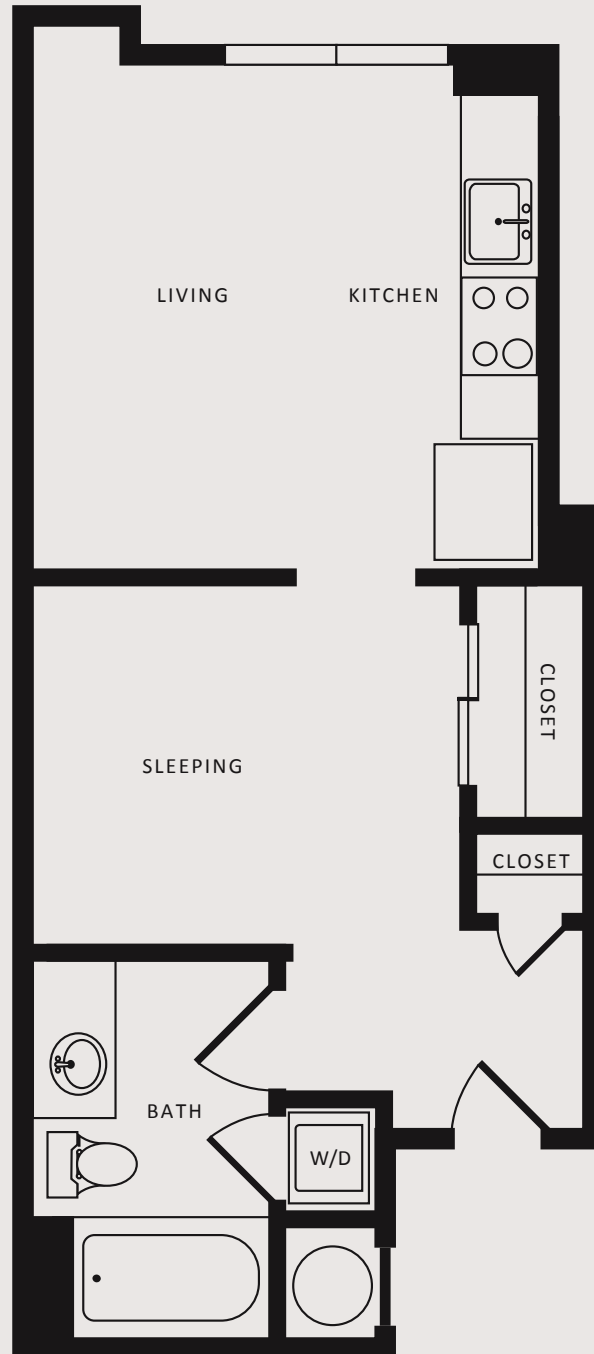

# S2

**ONE BATH**  
**491 SQUARE FEET**

465 M St SW  
Washington, DC 20024  
P: 202.846.6406  
**MODERNONM**@bozzutoliving.com

Dimensions and square footage are close but may vary slightly. Need specific apartment modifications or accommodations? Just let us know.