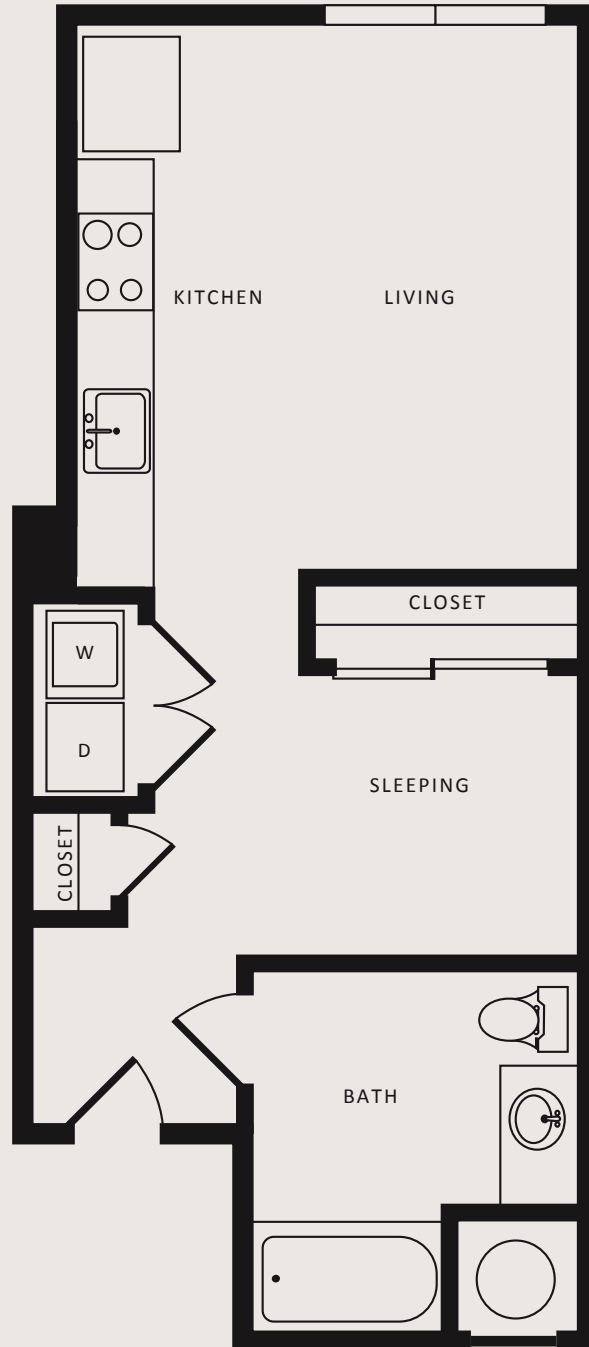

# S2A

**ONE BATH**  
**503 SQUARE FEET**

465 M St SW  
Washington, DC 20024  
P: 202.846.6406  
**MODERNONM**@bozzutoliving.com

Dimensions and square footage are close but may vary slightly. Need specific apartment modifications or accommodations? Just let us know.